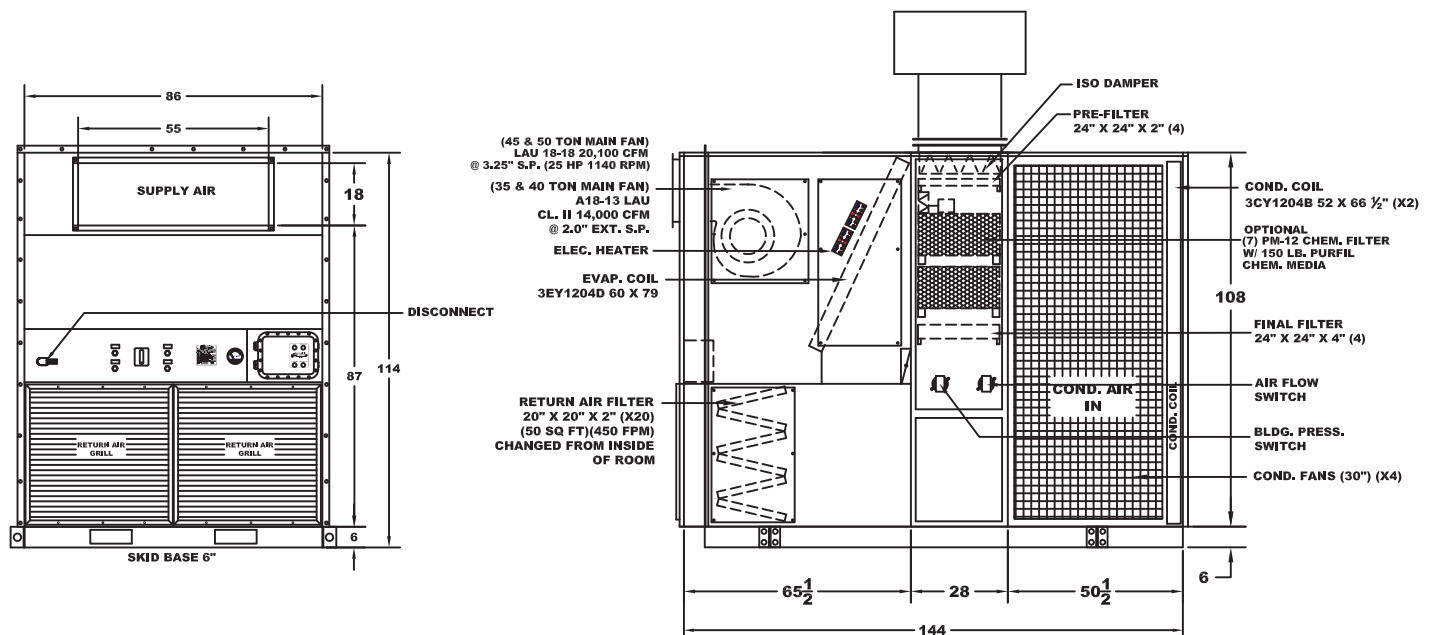

AVAILABLE OPTIONS

Please contact Specific Systems about other available options.

- Explosion-Proofing / Spark-Proofing
- Chemical Filtration (ChemPac) Package
- Multiple Exterior Finishes, including Stainless Steel
- Baked Phenolic Coated Coils (Corrosion Resistance)
- Corrosive and Explosive Gas Detection Systems & Alarms
- Remote Control
- Stack Package
- Automatic Shut-Off
- Low Ambient Control
- 10KW–60KW Heat